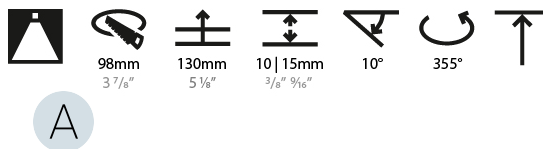

PHYSICAL

Shape: Round
Diameter (mm): 107
Diameter (in): 4 3/16
Height (mm): 112
Height (in): 4 7/16
Ceiling Thickness (mm): 10 / 12.5 / 15
Ceiling Thickness (in): 3/8 or 1/2 or 9/16
Min. Recessing Depth (mm): 130
Min. Recessing Depth (in): 5 1/8
Light Distribution: Adjustable / Downlight
Weight (kg): 0.465
Weight (lbs): 1.03
Fixture Finish: SSR / BKV / CWI / CRY / HAB / LAG / UFT / ITA / RUA / RUR / MIC / FTG / MYG / TWT / LOD / PUS / FRO / FUP / KIA / POP / BLS / SPG / MEY / GOH / GUM / CHC / COM / ABZ / JAG / OBR / MOS / ROR
Fixture Material: Aluminum Die Cast
Cut-out Measurements: 98mm / 3 7/8"

ELECTRICAL

Lamp Type: LED (Zhaga Standard)
Input Wattage (W): 16.5
Total Output Wattage (W): 13
Dimming: Tri-Mode (Non-Dimming and Phase Dimming (120Vac only) and 0-10V Dimming)
Driver Included: No
Driver Location: Recessed Housing
Driver Type: Constant Current - Universal
Driver Class: Class 2
Housing: See components
Input Voltage (V): 120 - 277
Constant Current (MA): 500

LED

Number of LEDs: 1
Color Temperature (°K): 2700 / 3000 / 3500 / 4000
Max. Delivered Lumen (lm): 1130 / 1180 / 1235 / 1260
Nominal Lumen (lm): 1386 / 1438 / 1511 / 1542
CRI: >90 CRI
Lamp Life (hrs): 50000

OPTICAL

Reflector: 20 / 40 / 60
Adjustability: Rotational 355°, Tilt 10°

RATINGS AND CERTIFICATIONS

Certified By: Certified for North American Standards
IP rating: IP54