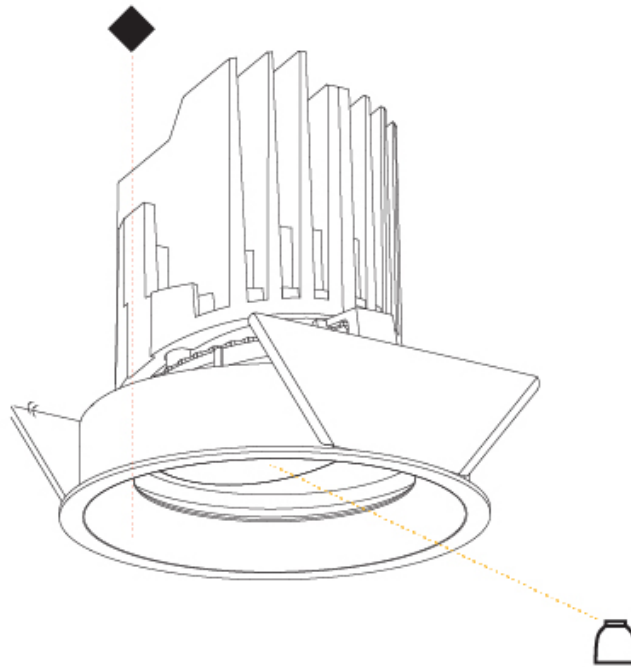

BIONIQ ROUND ADJUSTABLE RECESSED

A35227-

PROJECT	_____
TYPE	_____
SPECIFIER	_____
QUANTITY	_____
DATE	_____