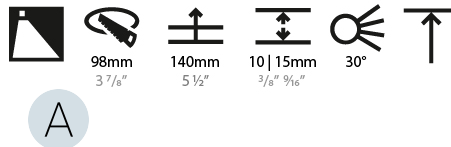

PHYSICAL

Shape: Round
Diameter (mm): 107
Diameter (in): 4 3/16
Height (mm): 118
Height (in): 4 5/8
Ceiling Thickness (mm): 10 / 12.5 / 15
Ceiling Thickness (in): 3/8 or 1/2 or 9/16
Min. Recessing Depth (mm): 140
Min. Recessing Depth (in): 5 1/2
Light Distribution: Adjustable / Asymmetric
Weight (kg): 0.473
Weight (lbs): 1.04
Fixture Finish: SSR / BKV / CWI / CRY / HAB / LAG / UFT / ITA / RUA / RUR / MIC / FTG / MYG / TWT / LOD / PUS / FRO / FUP / KIA / POP / BLS / SPG / MEY / GOH / GUM / CHC / COM / ABZ / JAG / OBR / MOS / ROR
Fixture Material: Aluminum Die Cast
Cut-out Measurements: 98mm / 3 7/8"

ELECTRICAL

Lamp Type: LED (Zhaga Standard)
Input Wattage (W): 16.5
Total Output Wattage (W): 14
Dimming: Tri-Mode (Non-Dimming and Phase Dimming (120Vac only) and 0-10V Dimming)
Driver Included: No
Driver Location: Recessed Housing
Driver Type: Constant Current - Universal
Driver Class: Class 2
Housing: See components
Input Voltage (V): 120 - 277
Constant Current (MA): 500

LED

Number of LEDs: 1
Color Temperature (°K): 2700 / 3000 / 3500 / 4000
Max. Delivered Lumen (lm): 1100 / 1140 / 1196 / 1220
Nominal Lumen (lm): 1386 / 1438 / 1511 / 1542
CRI: >90 CRI
Lamp Life (hrs): 50000

OPTICAL

Reflector: 20 / 40 / 60

RATINGS AND CERTIFICATIONS

Certified By: Certified for North American Standards
IP rating: IP20