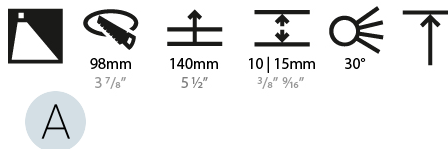

PHYSICAL

Shape: Round
Diameter (mm): 107
Diameter (in): 4 3/8
Height (mm): 118
Height (in): 4 5/8
Ceiling Thickness (mm): 10 / 12.5 / 15
Ceiling Thickness (in): 3/8 or 1/2 or 9/16
Min. Recessing Depth (mm): 140
Min. Recessing Depth (in): 5 1/2
Light Distribution: Adjustable / Asymmetric
Weight (kg): 0.473
Weight (lbs): 1.04
Fixture Finish: SSR / BKV / CWI / CRY / HAB / LAG / UFT / ITA / RUA / RUR / MIC / FTG / MYG / TWT / LOD / PUS / FRO / FUP / KIA / POP / BLS / SPG / MEY / GOH / GUM / CHC / COM / ABZ / JAG / OBR / MOS / ROR
Fixture Material: Aluminum Die Cast
Cut-out Measurements: 98mm / 3 7/8"

ELECTRICAL

Lamp Type: LED (Zhaga Standard)
Input Wattage (W): 16.5
Total Output Wattage (W): 14
Dimming: Tri-Mode (Non-Dimming and Phase Dimming (120Vac only) and 0-10V Dimming)
Driver Included: No
Driver Location: Recessed Housing
Driver Type: Constant Current - Universal
Driver Class: Class 2
Housing: See components
Input Voltage (V): 120 - 277
Constant Current (MA): 350

LED

Number of LEDs: 1
Color Temperature (°K): 2700 / 3000 / 3500 / 4000
Max. Delivered Lumen (lm): 1030 / 1070 / 1117 / 1140
Nominal Lumen (lm): 1386 / 1438 / 1511 / 1542
CRI: >90 CRI
Lamp Life (hrs): 50000

OPTICAL

Reflector: 20 / 40 / 60
Adjustability: Fixed

RATINGS AND CERTIFICATIONS

Certified By: Certified for North American Standards
IP rating: IP20