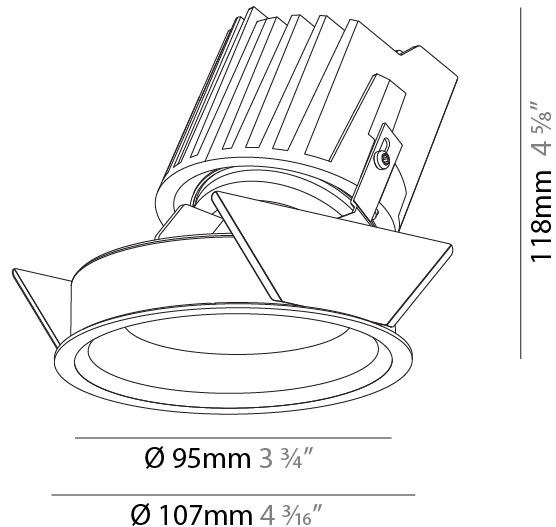

PHYSICAL

Shape: Round
Diameter (mm): 107
Diameter (in): 4 3/8
Height (mm): 118
Height (in): 4 5/8
Ceiling Thickness (mm): 10 / 12.5 / 15
Ceiling Thickness (in): 3/8 or 1/2 or 9/16
Min. Recessing Depth (mm): 140
Min. Recessing Depth (in): 5 1/2
Light Distribution: Adjustable / Asymmetric
Weight (kg): 0.473
Weight (lbs): 1.04
Fixture Finish: SSR / BKV / CWI / CRY / HAB / LAG / UFT / ITA / RUA / RUR / MIC / FTG / MYG / TWT / LOD / PUS / FRO / FUP / KIA / POP / BLS / SPG / MEY / GOH / GUM / CHC / COM / ABZ / JAG / OBR / MOS / ROR
Fixture Material: Aluminum Die Cast
Cut-out Measurements: 98mm / 3 7/8"

ELECTRICAL

Lamp Type: LED (Zhaga Standard)
Input Wattage (W): 16.5
Total Output Wattage (W): 14
Dimming: Tri-Mode (Non-Dimming and Phase Dimming (120Vac only) and 0-10V Dimming)
Driver Included: No
Driver Location: Recessed Housing
Driver Type: Constant Current - Universal
Driver Class: Class 2
Housing: See components
Input Voltage (V): 120 - 277
Constant Current (MA): 350

LED

Number of LEDs: 1
Color Temperature (°K): 2700 / 3000 / 3500 / 4000
Max. Delivered Lumen (lm): 1030 / 1070 / 1117 / 1140
Nominal Lumen (lm): 1386 / 1438 / 1511 / 1542
CRI: >90 CRI
Lamp Life (hrs): 50000

OPTICAL

Reflector: 20 / 40 / 60
Adjustability: Fixed

RATINGS AND CERTIFICATIONS

Certified By: Certified for North American Standards
IP rating: IP20